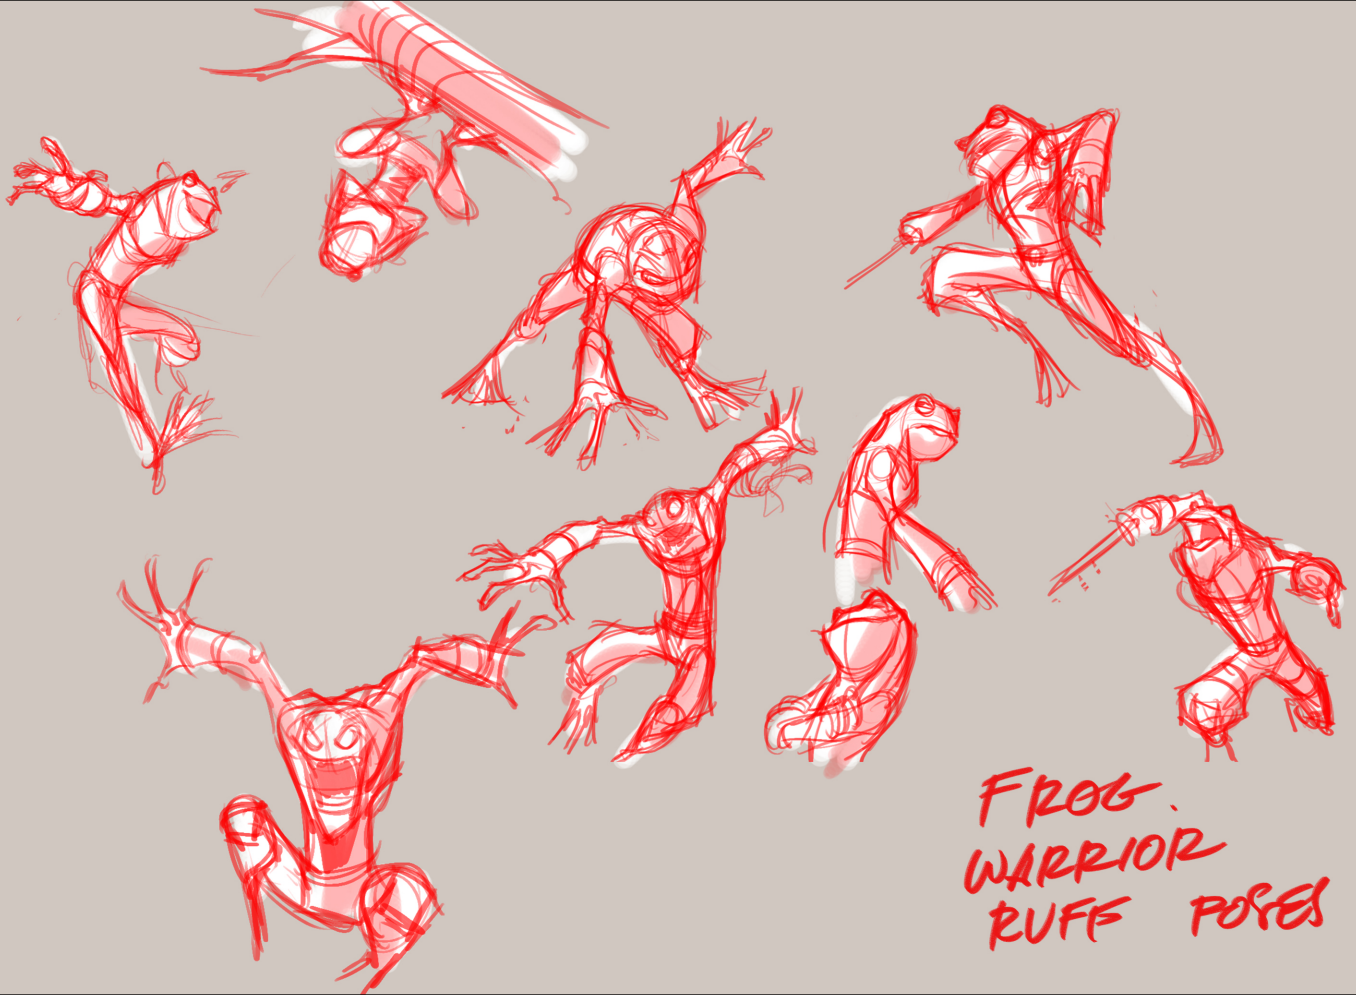

# Kulipari development

FROG  
WARRIOR  
RUFF POSES

LORD MARMOO TURN