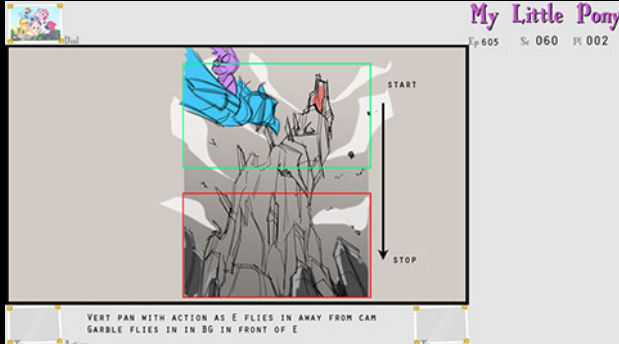

124 RARITY (CONT'D)
... WELL...

My Little Pony
Ep. 605 Sc. 049 Pk. 010

125 SPIKE
I KNOW SHE COULD HAVE...

My Little Pony
Ep. 605 Sc. 049 Pk. 011

125 SPIKE
... TOLD GARBLE ABOUT YOU.

My Little Pony

605 071 002