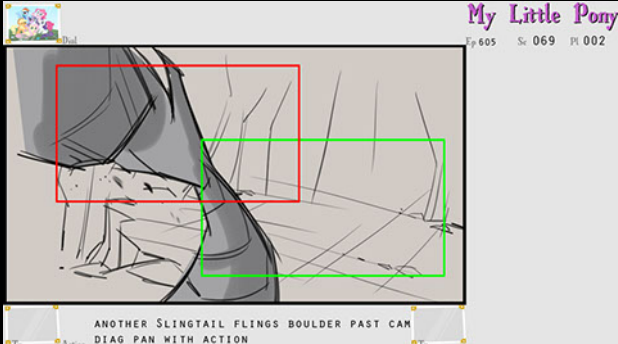

My Little Pony

605 071 002

ANOTHER SLINGTAIL FLINGS BOULDER PAST CAM
DIAG PAN WITH ACTION