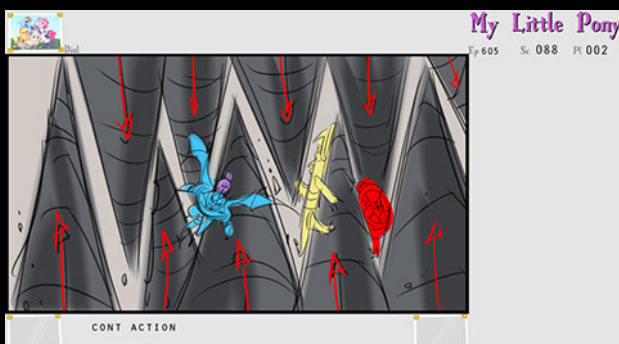

My Little Pony

Fr 605 Sc 088 Pk 002

CONT ACTION