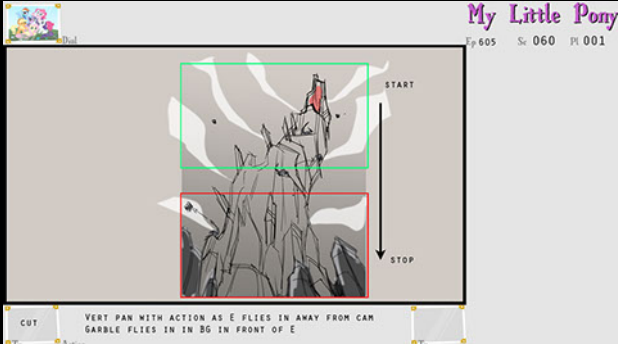

124 RARITY (CONT'D)
... WELL...

My Little Pony
Ep. 605 Sc. 049 Pk. 010

125 SPIKE
I KNOW SHE COULD HAVE...

My Little Pony
Ep. 605 Sc. 049 Pk. 011

125 SPIKE
... TOLD GARBLE ABOUT YOU.

My Little Pony

605 071 002